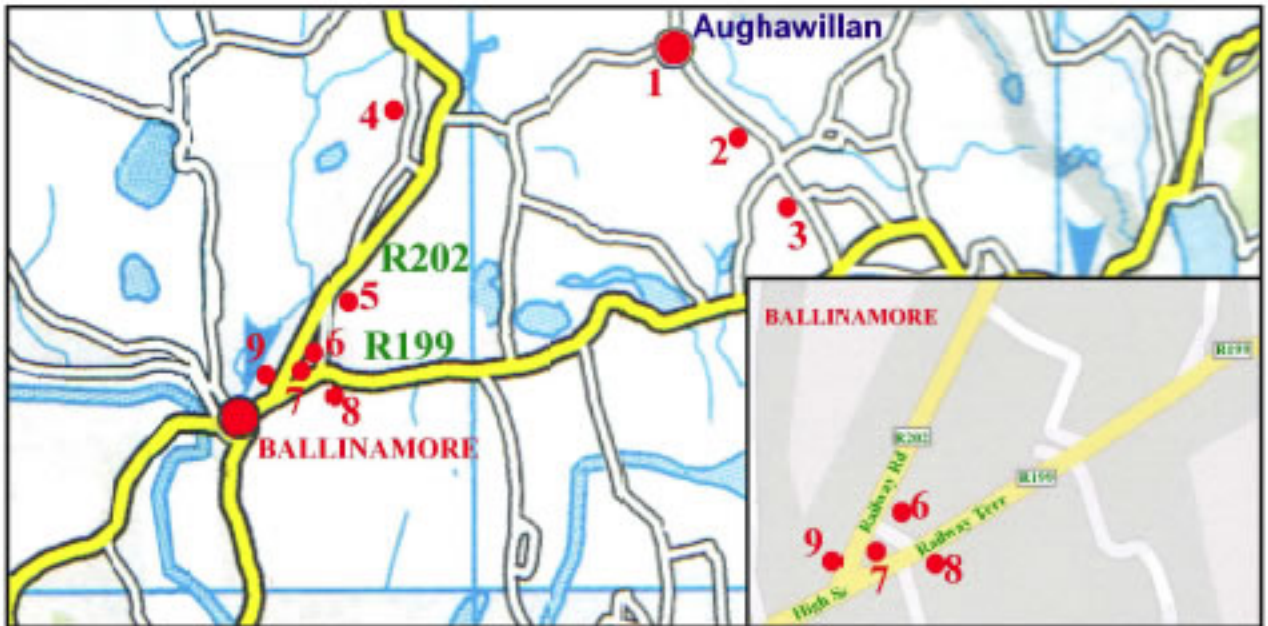

John Mc Gahern Historic Trail

1. Aughawillan Church, McGahern Grave

2. Aughawillan School

3. Gate at Old Homestead

4. Lisacairn School

5. Knocknaroehouse

6. Railway Station

7. Memorial Seat

8. Pat McManus garage

9. Gala Shop